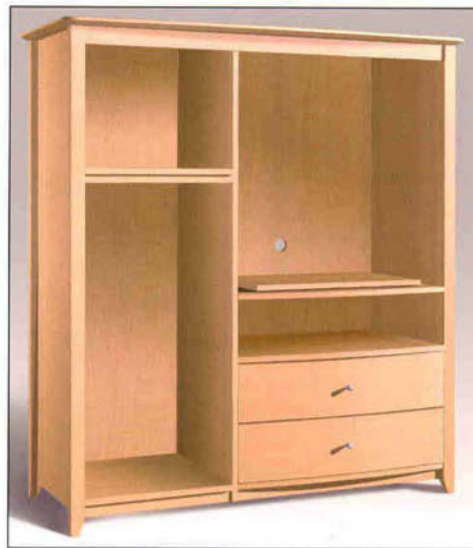

Alpine

Furniture by Thurston

THREE MOUNTAIN
FURNITURE

A L P I N E

#A2110 1 DRAWER NIGHTSTAND

#A2106 2 DRAWER NIGHTSTAND

#A2114 4 DRAWER CREDENZA

#A2109 3 DRW T.V. ARMOIRE

#A2104-4 4 DRAWER HIGH CHEST

#A2102 6 DRAWER DRESSER

#A2109-266 2 DRAWER T.V. ARMOIRE - MICROFRIDGE STORAGE UNIT

#A21133-48 1 DRAWER WRITING TABLE

#A21087 CHAIR

#A2113 WALL MIRROR

#A2117 QUEEN HEADBOARD

Wild Cherry