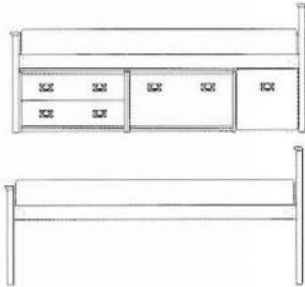

B E R K E L E Y

HEADBOARDS - Panel

1915	Wall Hung - Twin	42" x 1 1/2" x 20"
1916	Wall Hung Double	60" x 1 1/2" x 20"
1917	Wall Hung Queen	64" x 1 1/2" x 20"
1928	Wall Hung King	80" x 1 1/2" x 20"

HEADBOARDS - Slats

1915	Wall Hung - Twin	42" x 1 1/2" x 20"
1916	Wall Hung Double	60" x 1 1/2" x 20"
1917	Wall Hung Queen	64" x 1 1/2" x 20"
1928	Wall Hung King	80" x 1 1/2" x 20"

BERKELEY

1900 Series

WARDROBE / TV ARMOIRES

19216	2 Door Wardrobe	36" x 25" x 72"
1909	3 Drawer TV Armoire	34" x 24" x 63"
1909-266	Microfridge / 2 Drawer TV Armoire (not shown)	58" x 24" x 56"

CAPTAIN'S BED

19137-4 4 Drawer Captain's Bed 42" x 84" x 39"

NIGHTSTANDS

1910	1 Drawer	30" x 19" x 26"
1906	2 Drawer	25" x 19" x 26"
1906-32	3 Drawer	32" x 19" x 28"
1914	4 Drawer Credenza (not shown)	64" x 19" x 26"

MIRROR

1913 Wall Mirror 28" x 42"

CHESTS

1903	3 Drawer	35" x 19" x 33"
1904	5 Drawer	34" x 19" x 47"
1902	6 Drawer	65" x 19" x 33"