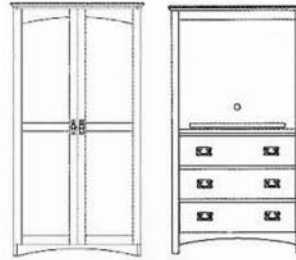

B E R K E L E Y

HEADBOARDS - Panel

1915	Wall Hung - Twin	42" x 1 1/2" x 20"
1916	Wall Hung Double	60" x 1 1/2" x 20"
1917	Wall Hung Queen	64" x 1 1/2" x 20"
1928	Wall Hung King	80" x 1 1/2" x 20"

HEADBOARDS - Slats

1915	Wall Hung - Twin	42" x 1 1/2" x 20"
1916	Wall Hung Double	60" x 1 1/2" x 20"
1917	Wall Hung Queen	64" x 1 1/2" x 20"
1928	Wall Hung King	80" x 1 1/2" x 20"

BERKELEY

1900 Series

WARDROBE / TV ARMOIRES