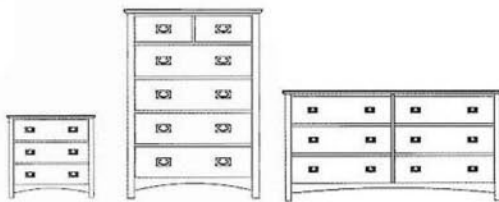

1915	Wall Hung - Twin	42" x 1 1/2" x 20"
1916	Wall Hung Double	60" x 1 1/2" x 20"
1917	Wall Hung Queen	64" x 1 1/2" x 20"
1928	Wall Hung King	80" x 1 1/2" x 20"

BERKELEY

1900 Series

WARDROBE / TV ARMOIRES

19216	2 Door Wardrobe	36" x 25" x 72"
1909	3 Drawer TV Armoire	34" x 24" x 63"
1909-266	Microfridge / 2 Drawer TV Armoire (not shown)	58" x 24" x 56"

CAPTAIN'S BED

19137-4 4 Drawer Captain's Bed 42" x 84" x 39"

NIGHTSTANDS

1910	1 Drawer	30" x 19" x 26"
1906	2 Drawer	25" x 19" x 26"
1906-32	3 Drawer	32" x 19" x 28"
1914	4 Drawer Credenza (not shown)	64" x 19" x 26"

MIRROR

1913 Wall Mirror 28" x 42"

CHESTS

1903	3 Drawer	35" x 19" x 33"
1904	5 Drawer	34" x 19" x 47"
1902	6 Drawer	65" x 19" x 33"