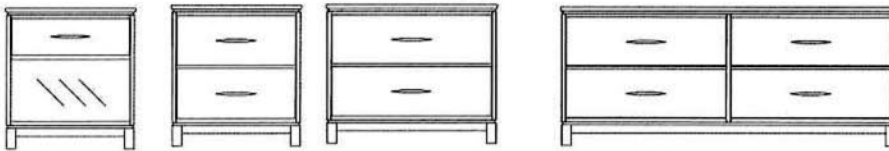

### HEADBOARDS - curved panel

2815	Wall Hung - Twin	42" x 1 1/2" x 20"
2816	Wall Hung - Double	60" x 1 1/2" x 20"
2817	Wall Hung - Queen	64" x 1 1/2" x 20"
2818	Wall Hung - King	80" x 1 1/2" x 20"

### TV ARMOIRES

2809-266	Microfridge/2 Drawer	53" x 24" x 59"
2809	3 Drawer	32" x 24" x 65"

Doors & TV swivel base are available.