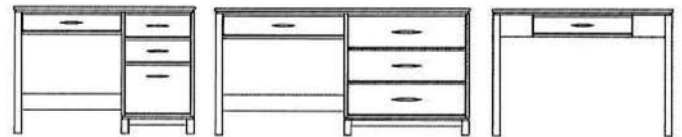

DESKS

2820	4 Drawer Desk	46" x 24" x 30"
2820-03	1 Drawer Writing Desk w/ 3-Drawer Chest	64" x 24" x 30"
28133-45	1 Drawer Writing Table	46" x 24" x 30"

CHAIRS

28087	Upholstered Chair without arms	18" x 18" x 38"H
28087-A	Upholstered Chair with arms	18" x 18" x 38"H