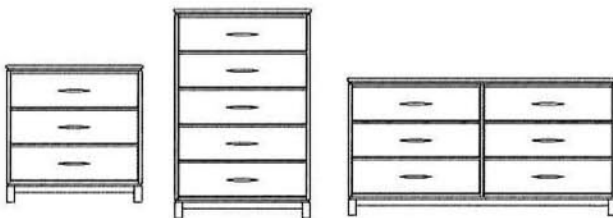

CHESTS

2803	3 Drawer	32" x 19" x 32"
2804	5 Drawer	32" x 19" x 48"
2802	6 Drawer	62" x 19" x 32"