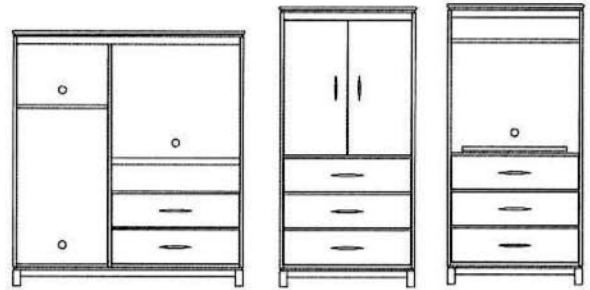

### HEADBOARDS - curved panel

2815	Wall Hung - Twin	42" x 1 1/2" x 20"
2816	Wall Hung - Double	60" x 1 1/2" x 20"
2817	Wall Hung - Queen	64" x 1 1/2" x 20"
2818	Wall Hung - King	80" x 1 1/2" x 20"

### TV ARMOIRES

2809-266	Microfridge/2 Drawer	53" x 24" x 59"
2809	3 Drawer	32" x 24" x 65"

Doors & TV swivel base are available.

### MIRROR

2813	Wall Mirror	28" x 42"
------	-------------	-----------

### DESKS

2820	4 Drawer Desk	46" x 24" x 30"
2820-03	1 Drawer Writing Desk w/ 3-Drawer Chest	64" x 24" x 30"
28133-45	1 Drawer Writing Table	46" x 24" x 30"