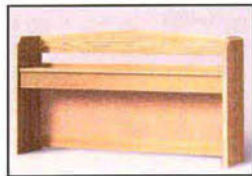

L-208-B9 1 Shelf Desktop Bookcase
42"W x 10"D x 22"H
(Optional Lights and Corkboard Back Available)

L-205 3 Drawer Student Desk
w/ Keyboard Tray
42"W x 24"D x 30"H
(Computer Options available)

L-203 3 Drawer Chest

L-205 3 Drawer Student Desk
w/ Keyboard Tray

L-203 3 Drawer Chest 32"W x 19"D x 30"H

L-203-24 3 Drawer Chest 32"W x 24"D x 30"H
(Other Sizes Available)

L-086 Slat Back Chair
19"W x 19"D x 38"H
Upholstered Seat

L-086 Slat Back Chair

L-208-B9 1 Shelf Desktop Bookcase
Shown with optional
corkboard & light.

L-145 Single Bed / Multi-Position
(HW) Hardwareless Option

L-164 Single Bed
(HW) Hardwareless

THREE MOUNTAIN
FURNITURE