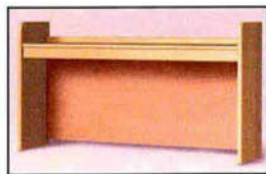

K-203 3 Drawer Chest

K-205 3 Drawer Student Desk
w/ Keyboard Tray

K-208-B9 1 Shelf Desktop Bookcase
42"W x 10"D x 24"H
(Optional Lights & Corkboard Back Available)

K-205 3 Drawer Student Desk
w/ Keyboard Tray
42"W x 24"D x 30"H
(Computer Options Available)

K-203 3 Drawer Chest 32"W x 19"D x 30"H

K-203-24 3 Drawer Chest 32"W x 24"D x 30"H
(Other Sizes Available)

K-086 Slat Back Chair
19"W x 19"D x 38"H
Upholstered Seat

K-086 Slat Back Chair

K-208-B9 1 Shelf Desktop Bookcase
Shown with optional corkboard & light