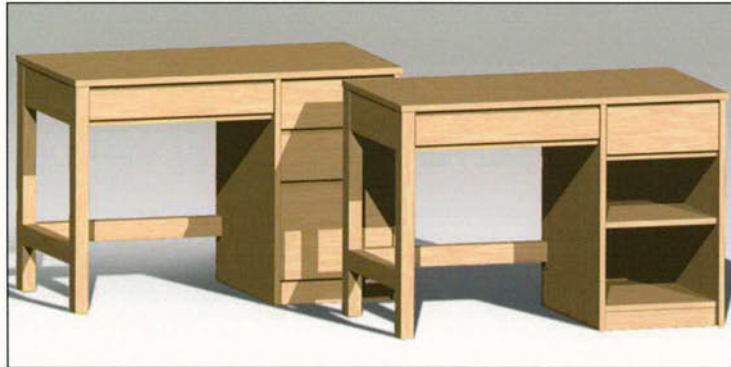

plainJane

THREE MOUNTAIN
FURNITURE

Furniture by Thurston

Plain Jane Desk Options

205 Panel End
Four Drawer Desk

205-1 Panel End
Two Drawer /
Two Shelf Desk

(L) 12" Drop Leaf

206 Open End
Four Drawer Desk

206-1 Panel End
Two Drawer /
Two Shelf Desk

(KT) Keyboard Tray

133 (C) One Drawer
Computer Desk

140G Two Drawer File Cabinet

(LD) Laptop Drawer

(CL) Cam Lock

2219 Panel End One Drawer Desk

2219-SB Sled Base
One Drawer Desk

(B) Pull-Out Mouse / Writing Shelf