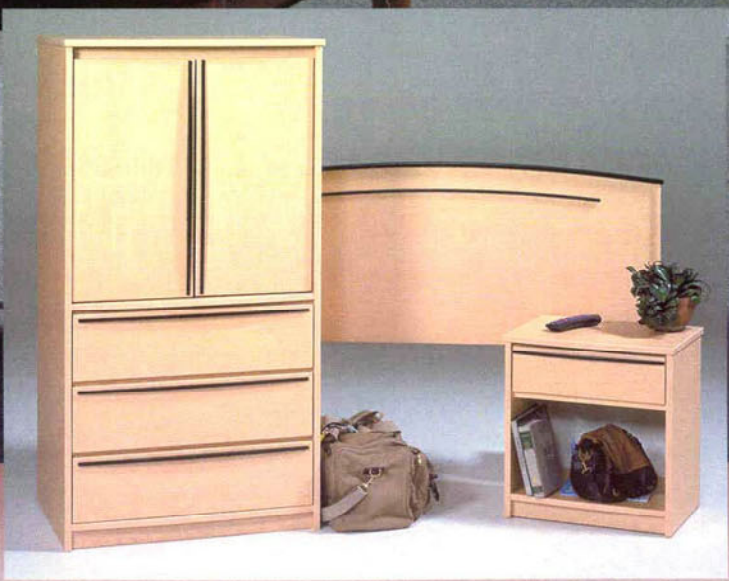

FURNITURE
by **THURSTON**

12250 Charles Drive • Grass Valley, CA
(530) 272-4331 Fax (530) 272-4962

Roadhouse

ROADHOUSE

1400 series

HEADBOARDS – arc top

| | | |
|-------|--------------------|------------------------|
| 1415C | Wall Hung – Twin | 41" x 1 1/2" x 22"-37" |
| 1416C | Wall Hung – Double | 57" x 1 1/2" x 22"-37" |
| 1417C | Wall Hung – Queen | 63" x 1 1/2" x 22"-37" |
| 1418C | Wall Hung – King | 83" x 1 1/2" x 22"-37" |

HEADBOARDS – flat top

| | | |
|------|--------------------|------------------------|
| 1415 | Wall Hung – Twin | 41" x 1 1/2" x 20"-37" |
| 1416 | Wall Hung – Double | 57" x 1 1/2" x 20"-37" |
| 1417 | Wall Hung – Queen | 63" x 1 1/2" x 20"-37" |
| 1418 | Wall Hung – King | 83" x 1 1/2" x 20"-37" |