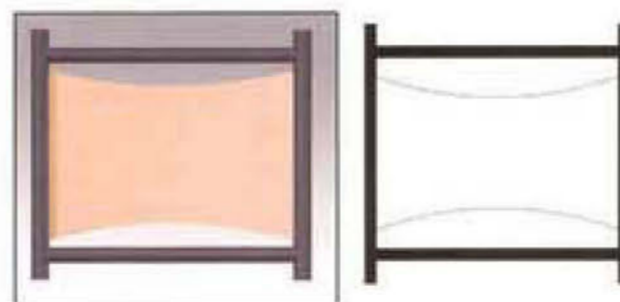

T-91208-B9 1 Shelf Desktop Bookcase
41"W x 9"D x 22"H
(Optional Lights & Corkboard Back Available)

T-91225-30 2 Shelf Bookcase
32"W x 12"D x 30"H

#T-1800-50 ARMLESS
STACKING CHAIR

#T-91225-30 2 SHELF
BOOKCASE

#T-9145 SINGLE BED

T-1800-50 Armless Stacking Chair
21"W x 23"D x 32"H
(Available Upholstered)

T-9145 Single Bed / Multi-Position
85"W x 40"D x 36"H

T-164 Single Bed

THREE MOUNTAIN
FURNITURE

FURNITURE
by THURSTON